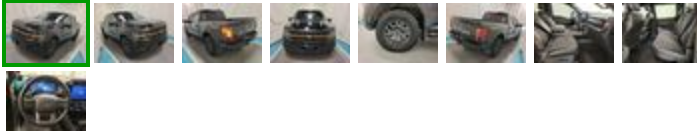

Seller Disclosure

Completed by the Seller

2024 Ford F-150 TREMOR 3.5L - Black

VIN: 1FTFW4L82RFA77707

1 2 3 Next >

VIN: 1FTFW4L82RFA77707

Body Style: Pickup - Hard Top

Ext Color: Black

Int Color: Black

Odometer: 35,152 mi

Seller: HUMBERVIEW CHEVROLET

Titled In:

Engine Size: 6

Transmission: Automatic

Fuel Type: Gasoline

OPTIONS